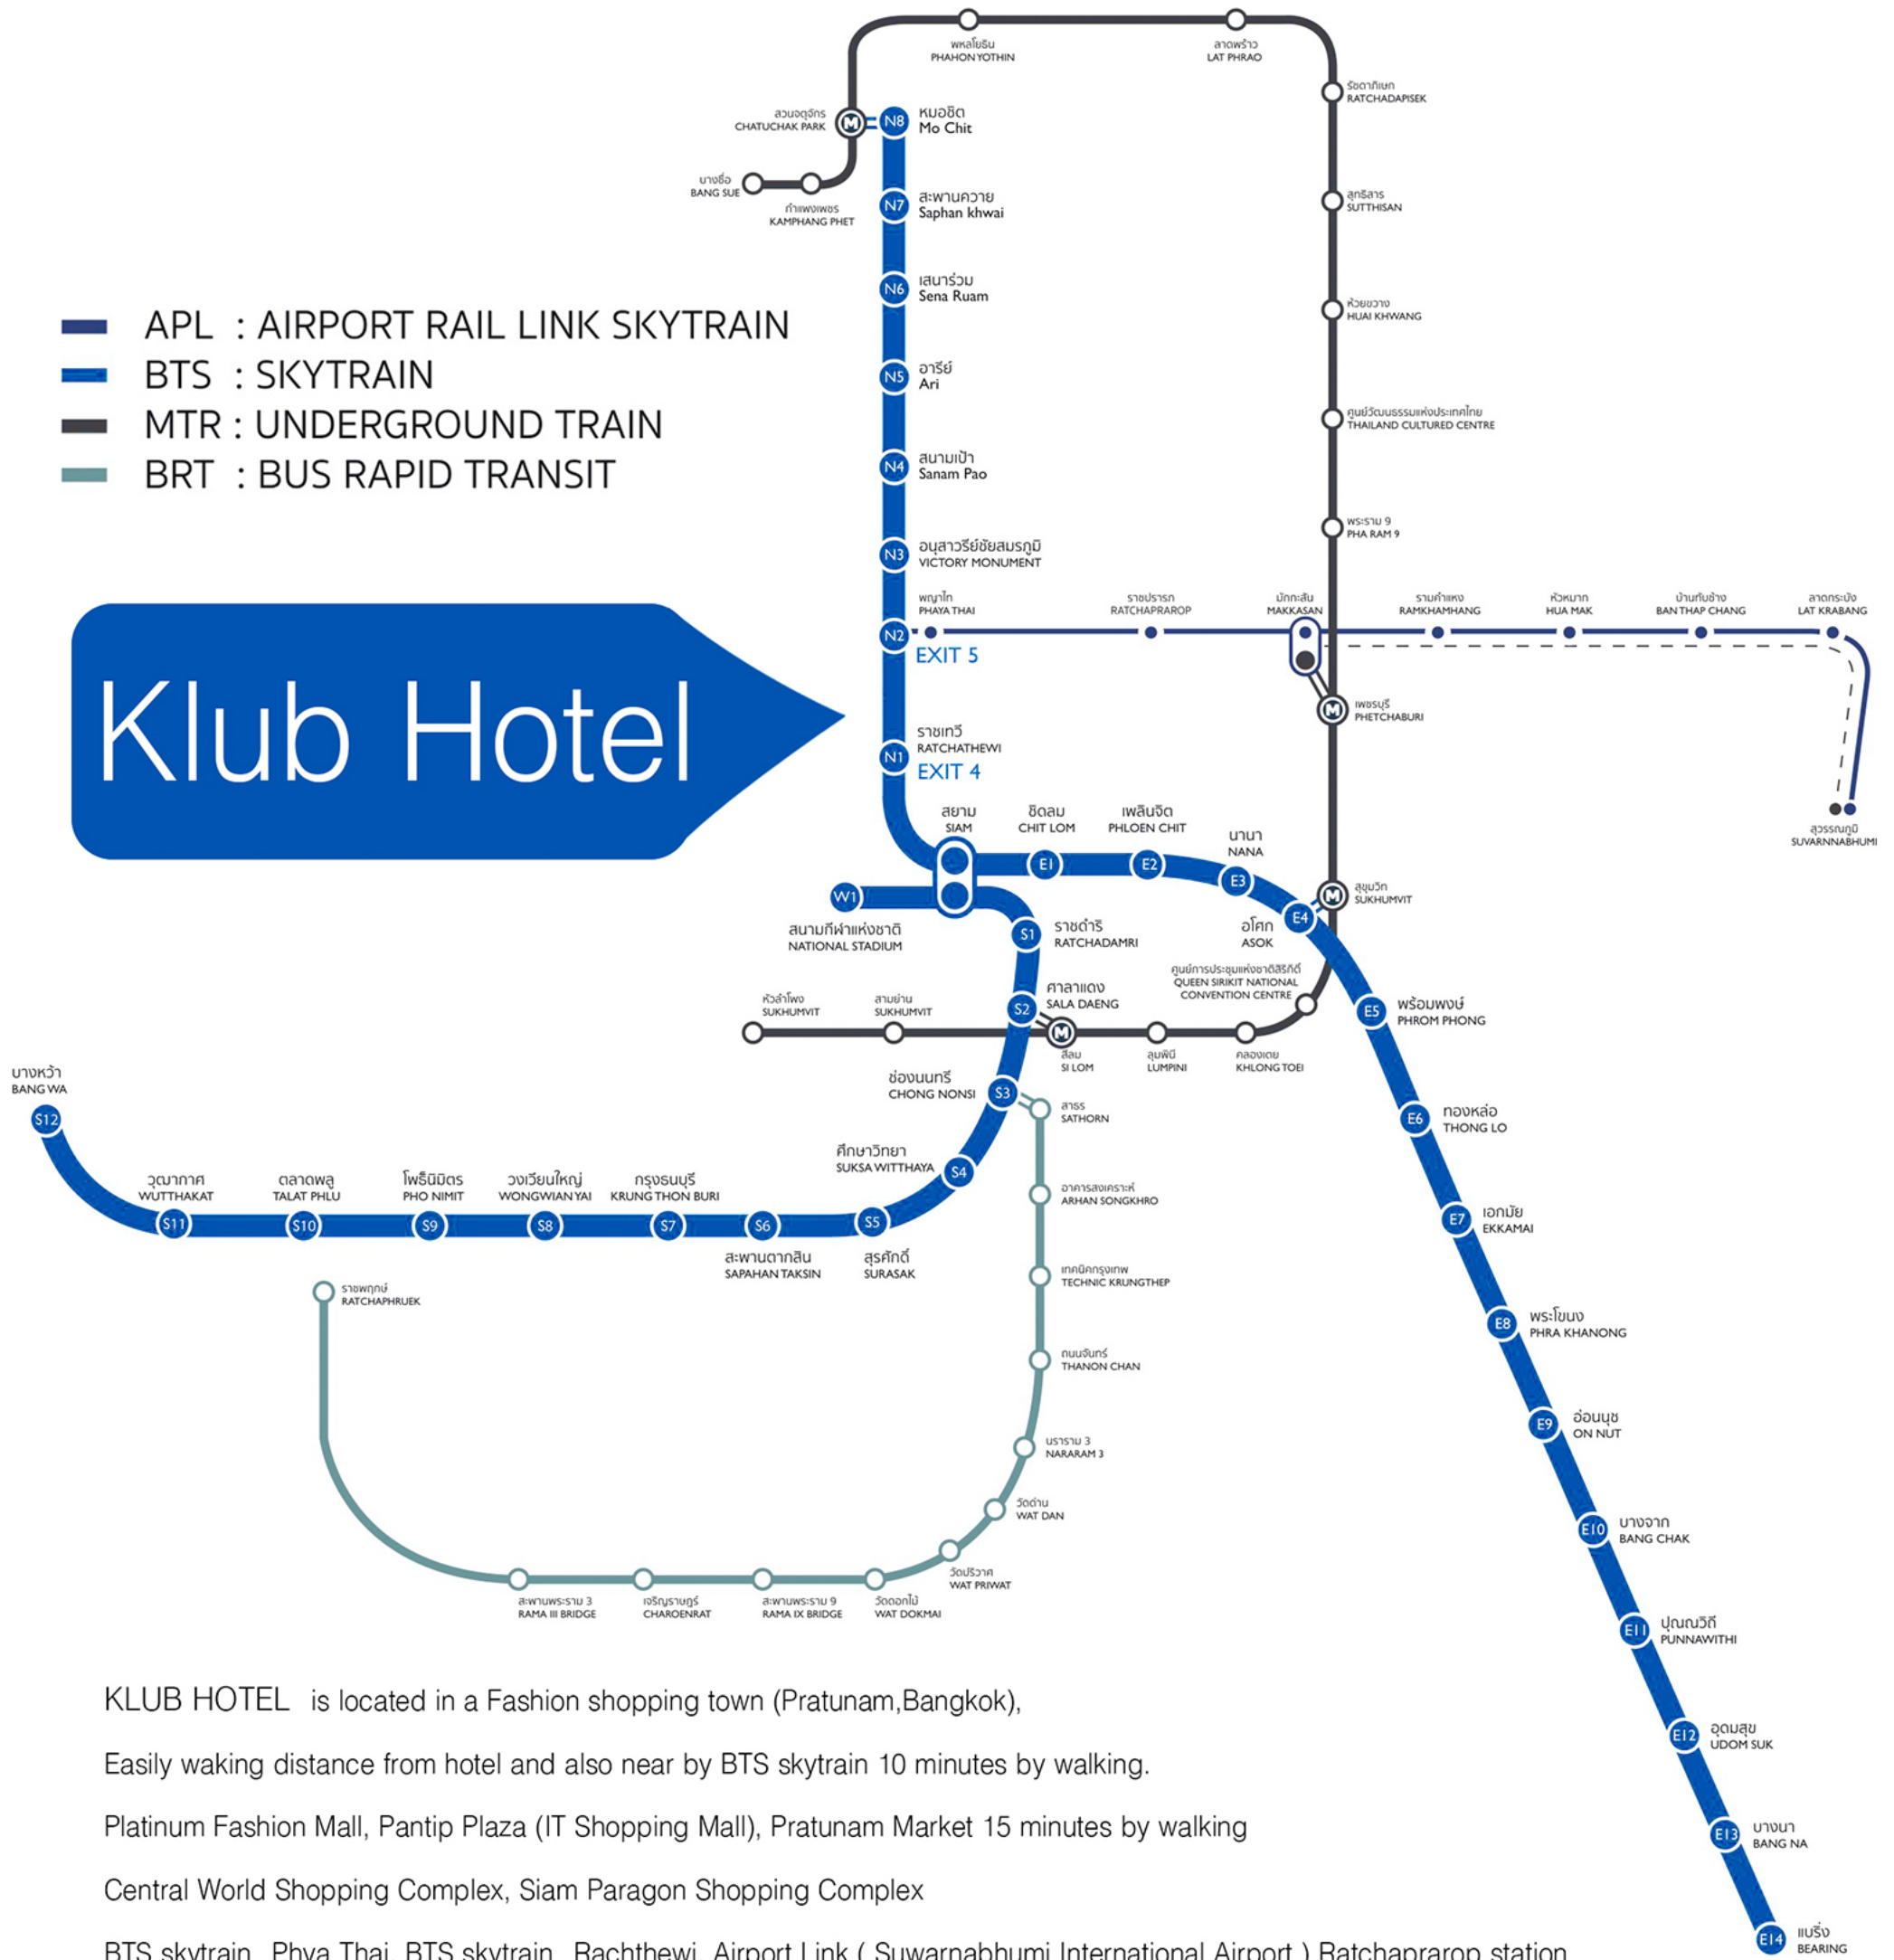

- APL : AIRPORT RAIL LINK SKYTRAIN
- BTS : SKYTRAIN
- MTR : UNDERGROUND TRAIN
- BRT : BUS RAPID TRANSIT

Klub Hotel

KLUB HOTEL is located in a Fashion shopping town (Pratunam, Bangkok),

Easily waking distance from hotel and also near by BTS skytrain 10 minutes by walking.

Platinum Fashion Mall, Pantip Plaza (IT Shopping Mall), Pratunam Market 15 minutes by walking

Central World Shopping Complex, Siam Paragon Shopping Complex

BTS skytrain Phya Thai, BTS skytrain Rachthewi, Airport Link (Suwarnabhumi International Airport) Ratchaprarop station